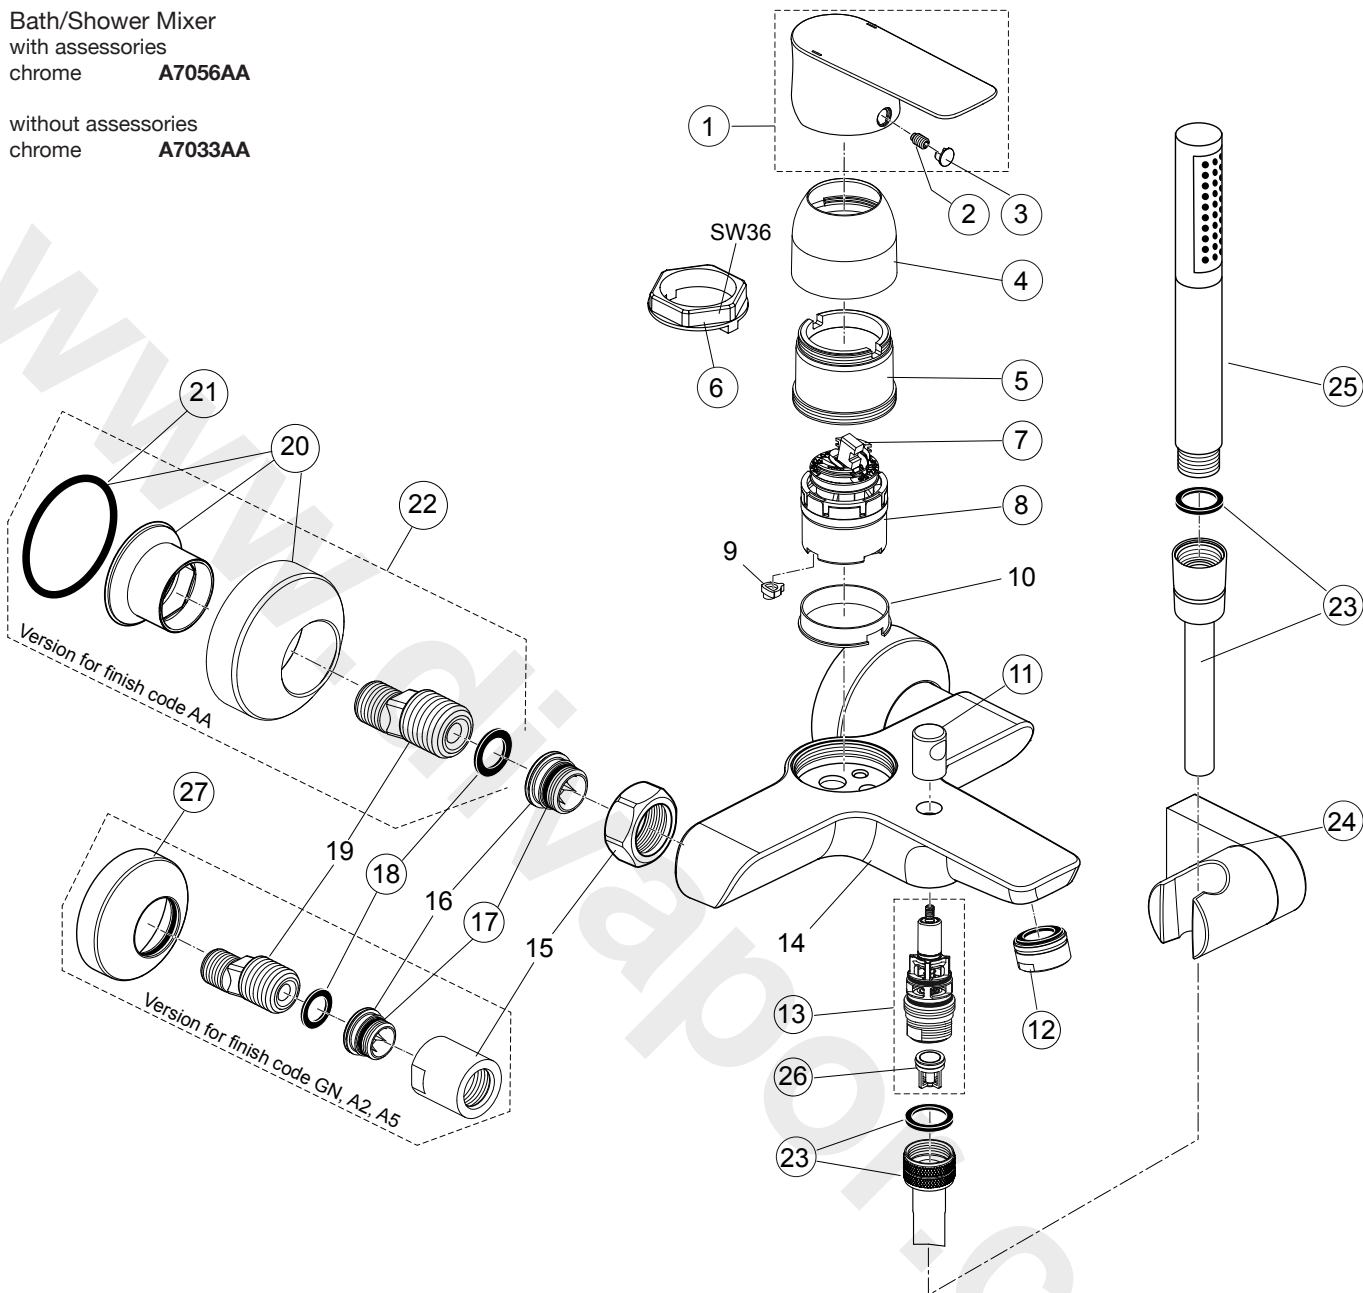

Produced since: **Nov. 2019**

Bath/Shower Mixer
with accessories
chrome **A7056AA**

without accessories
chrome **A7033AA**

Replace XX with the appropriate finish code

Chrome = AA Silver Storm = GN Gold = A2 Magnetic Grey = A5

Example spare part order:

A 861 405 AA in Chrome

Pos.	Description	Part-Number	Qty.	Pos.	Description	Part-Number	Qty.
1	Lever cpl.	A 861 405 XX	1 Set	15	Coupling nut G3/4		
2	Thread pin M5x5 DIN916	A 963 309 NU	1 Set	16	Seat M19x1,5 left thread		
3	Handle plug	A 861 406 NU*	1 Set	17	O - ring Ø 15,6 x 1,78	A 961 182 NU	1 pcs
4	Cover cap	B 961 386 XX	1 pcs	18	Fibre / Filter Ø24x15x2,4	A 963 909 NU	2 pcs
5	Thread ring + Pos. 6 + 10	B 961 387 NU	1 Set	19	S-connector with low noise insert		
6	Key for pos. 5	B 960 650 NU	1 pcs	20	Escutcheon cpl.	B 960 365 AA	2 Set
7	Hot limit stop	A 861 181 NU	1 pcs	21	O-ring Ø 53,5 x 5	A 963 840 NU	1 pcs
8	Cartridge Ø38 + Pos. 6 + 9	A 861 156 NU*	1 Set	22	S-connector w. Escutcheon	B 960 647 AA	2 Set
9	Pin (contained in Pos. 8)			23	Shower hose 1600mm	A 3330 XX	1 pcs
10	Support ring (contained in Pos. 5)			24	Handshower holder	B 960 925 XX	1 pcs
11	Pull knob	B 960 486 XX	1 pcs	25	Handspray 1F	A 861 411 XX*	1 Set
12	Aerator	A 960 537 XX	1 pcs	26	Non-return valve	A 960 944 NU	2 pcs
13	Diverter complete	B 960 167 XX	1 pcs	27	S-connector cpl.	A 962 077 XX	1 Set
14	Body						

*Universal set (not all parts needed)