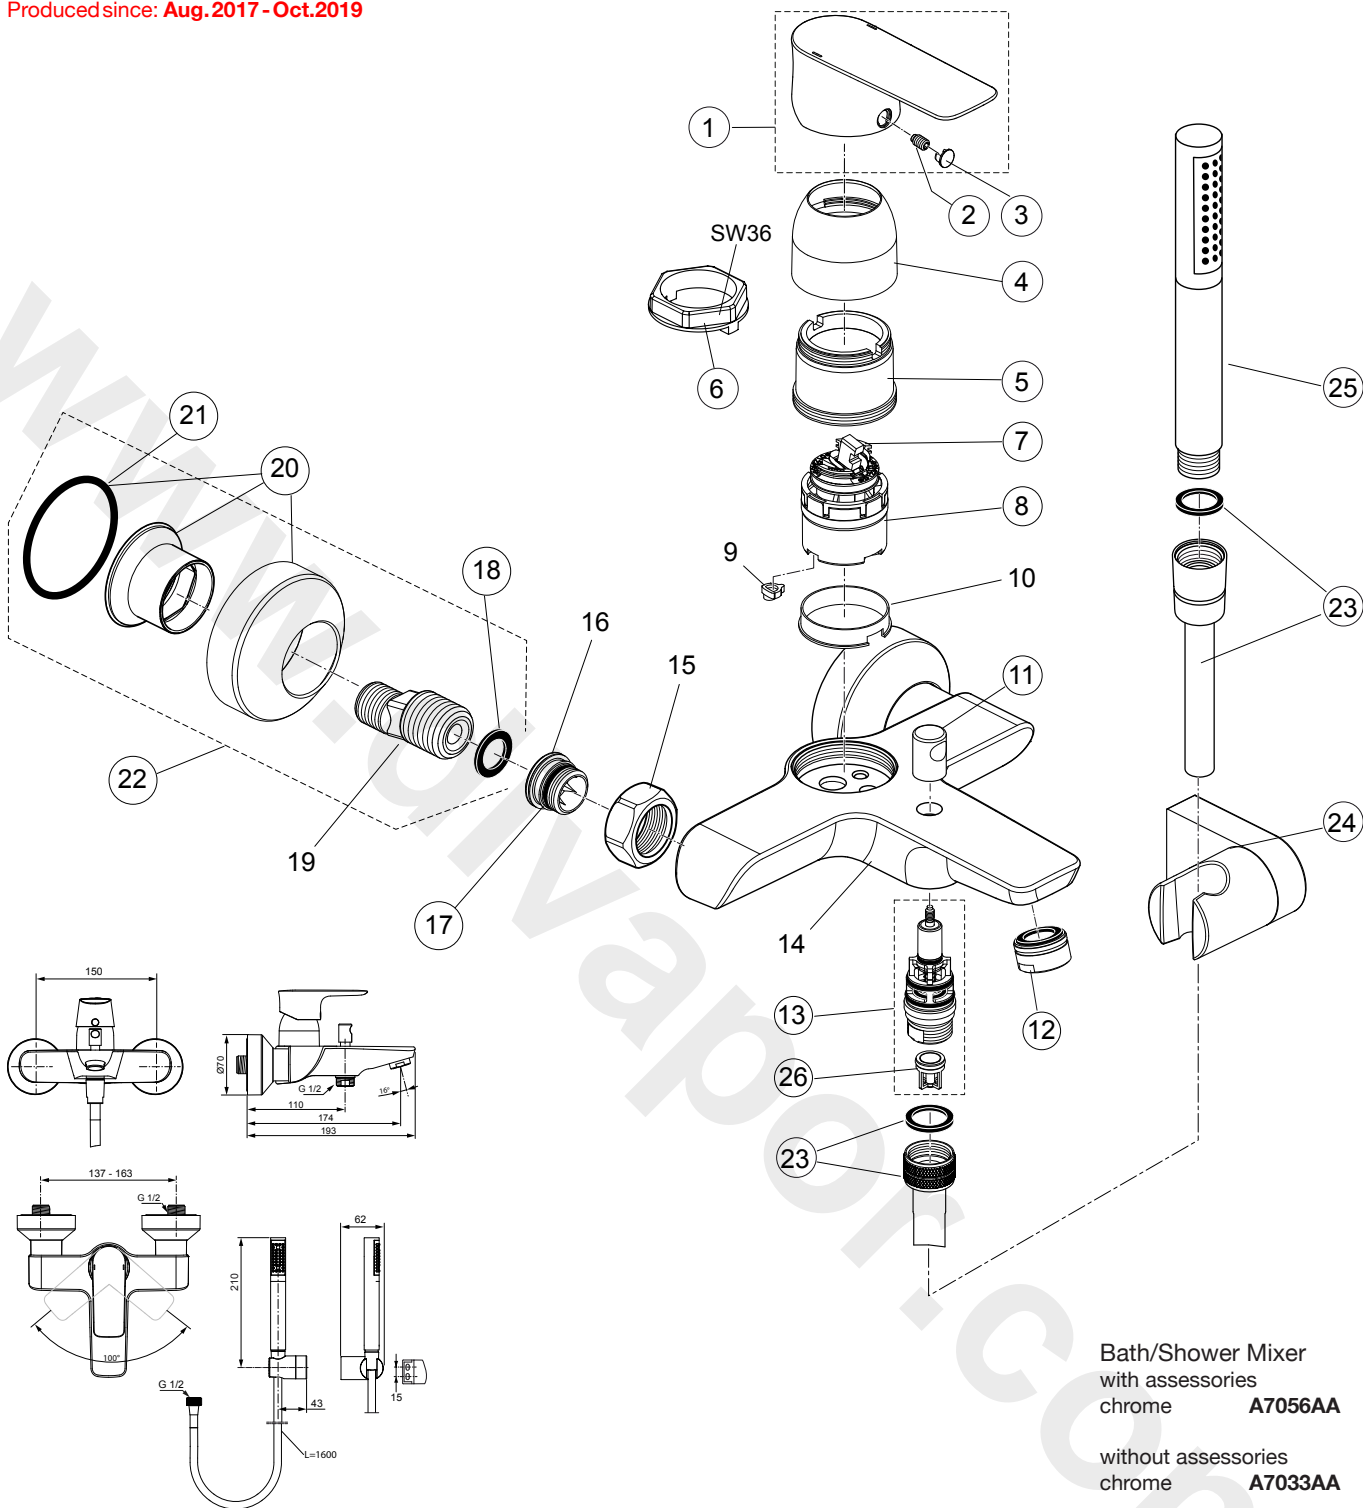

Connect Air A7033.. A7056..

Produced since: Aug.2017 - Oct.2019

Bath/Shower Mixer
with accessories
chrome **A7056AA**

without accessories
chrome **A7033AA**

Pos.	Description	Part-Number	Qty.	Pos.	Description	Part-Number	Qty.
1	Lever cpl. w. Logo ISI	A 861 230 AA	1 Set	15	Coupling nut G3/4		
2	Thread pin M5x5 DIN916	A 963 309 NU	1 Set	16	Seat M19x1,5 left thread		
3	Handle plug	B 960 473 AA	1 pcs	17	O - ring Ø 15,6 x 1,78	A 961 182 NU	1 pcs
4	Cover cap	B 961 386 AA	1 pcs	18	Fibre / Filter Ø24x15x2,4	A 963 909 NU	2 pcs
5	Thread ring + Pos. 6 + 10	B 961 387 NU	1 Set	19	S-connector with low noise insert		
6	Key for pos. 5	B 960 650 NU	1 pcs	20	Escutcheon cpl.	B 960 365 AA	2 Set
7	Hot limit stop	A 861 181 NU	1 pcs	21	O-ring Ø 53,5 x 5	A 963 840 NU	1 pcs
8	Cartridge Ø38 + Pos. 6 + 9	A 861 156 NU*	1 Set	22	S-connector w. Escutcheon	B 960 647 AA	2 Set
9	Pin (contained in Pos. 8)			23	Shower hose 1600mm	A 3330 AA	1 pcs
10	Support ring (contained in Pos. 5)			24	Handshower holder	B 960 925 AA	1 pcs
11	Pull knob	B 960 486 AA	1 pcs	25	Handspray	A 960 333 AA	1 pcs
12	Aerator	A 963 181 NU	1 pcs	26	Non-return valve	A 960 944 NU	2 pcs
13	Diverter complete	B 960 167 AA	1 pcs				
14	Body						

*Universal set (not all parts needed)

Connect Air